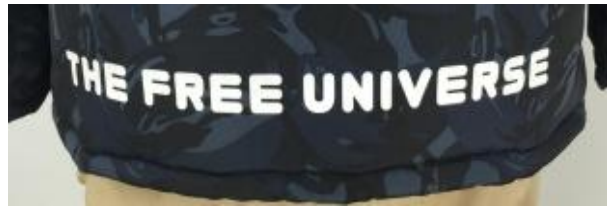

MEN'S PADDED JACKET

STYLE NO: 0604#

QTY: 7000PCS

\$11.50

SHELL: UPPER 100% POLYAMIDE, bottom 100% polyester, padded and lining: 100% polyester

SIZE	L	XL	2XL	3XL	4XL	TOTAL
BLACK	700	900	900	900	300	3700
BLUE	200	400	500	500	200	1800
ARMY	300	300	300	300	150	1350

printed at hoody back side

printed at bottom backside

printed at front flap

inject zipper and puller "APE"

printed on right sleeve